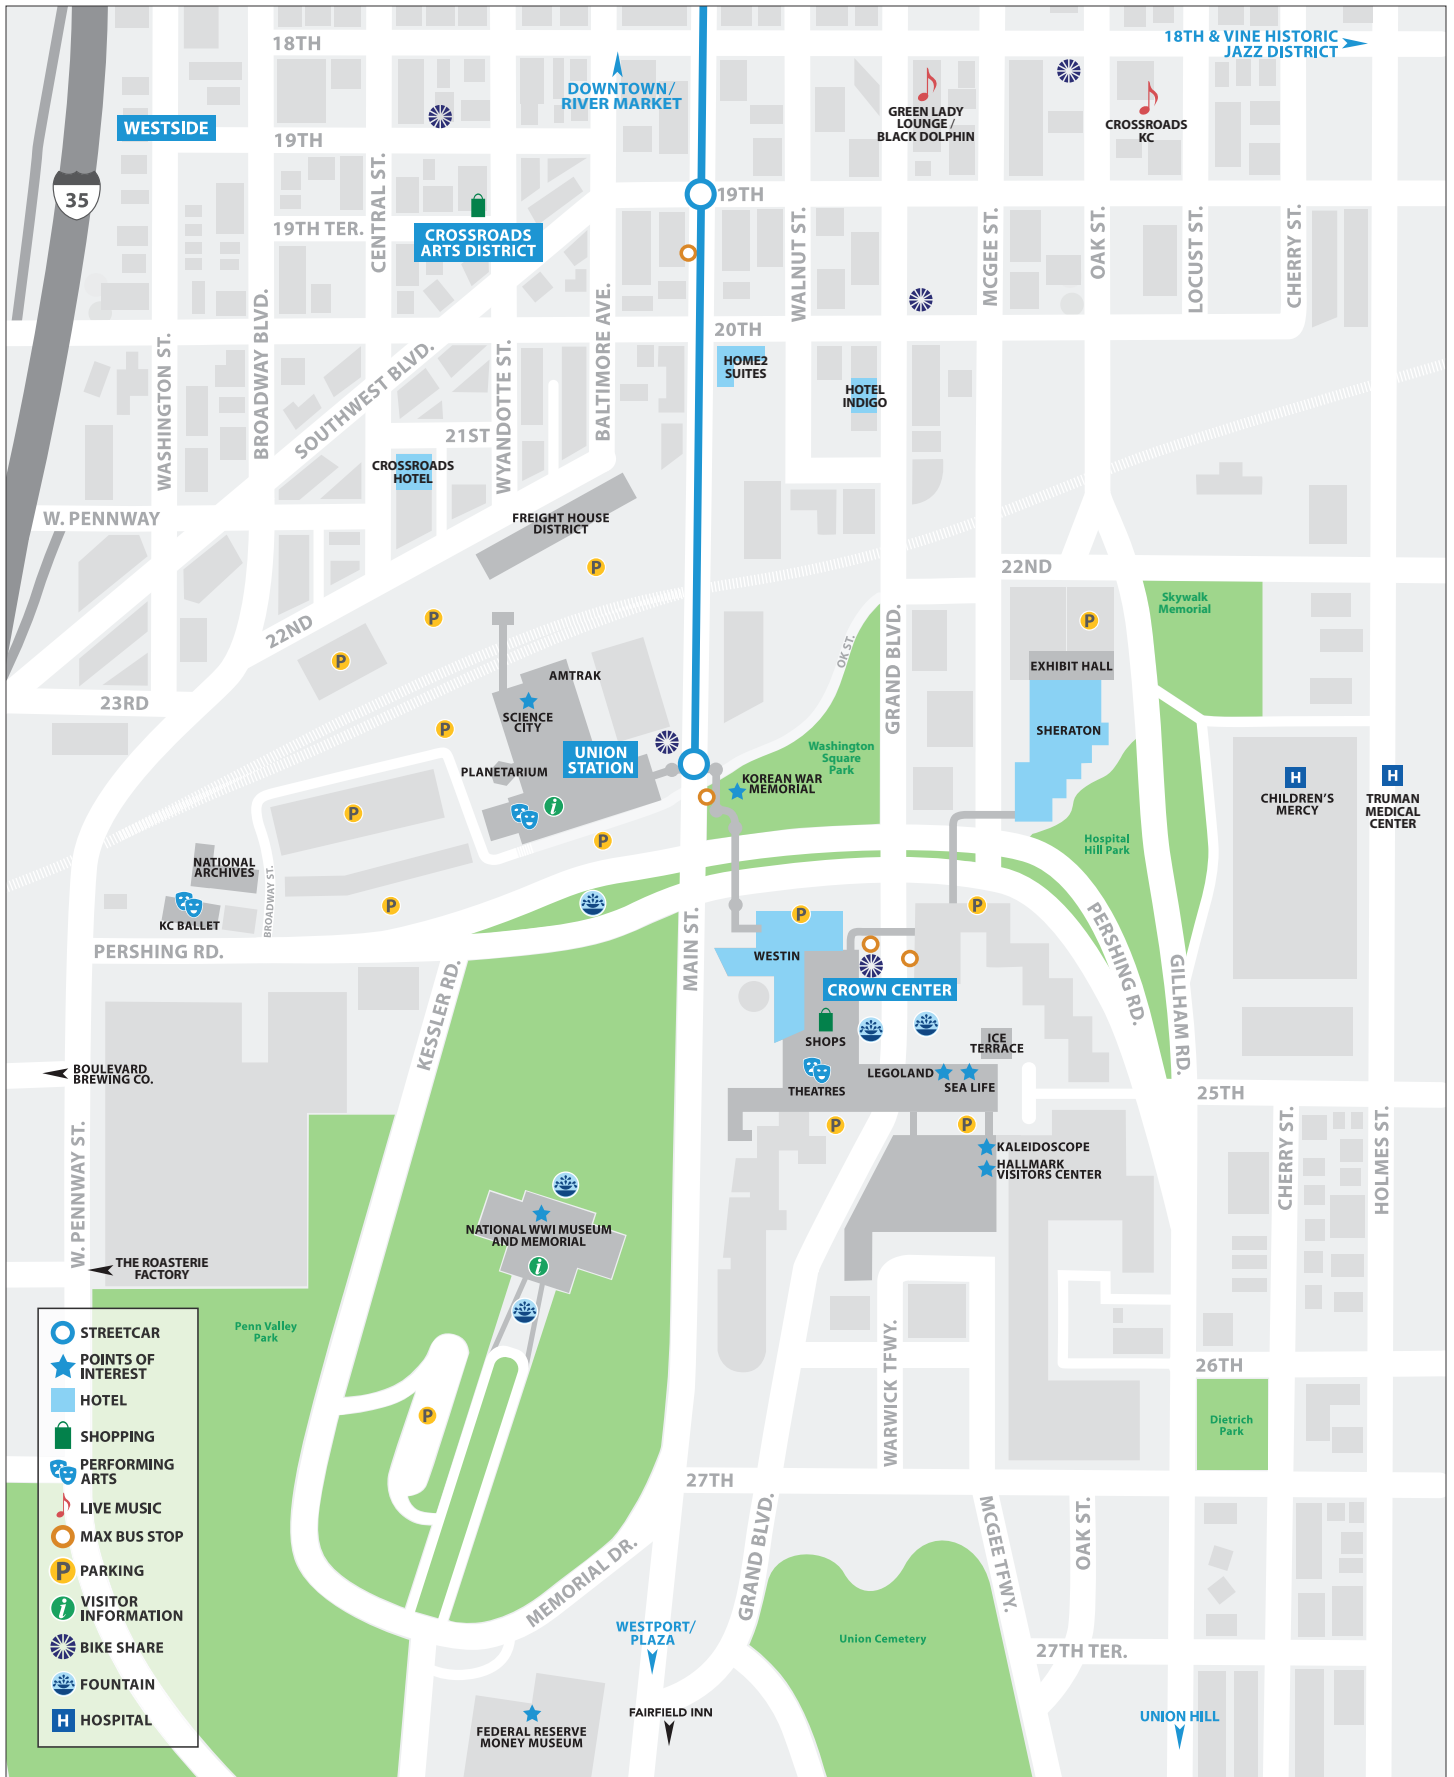

CROWN CENTER/ UNION STATION

- STREETCAR
- POINTS OF INTEREST
- HOTEL
- SHOPPING
- PERFORMING ARTS
- LIVE MUSIC
- MAX BUS STOP
- PARKING
- VISITOR INFORMATION
- BIKE SHARE
- FOUNTAIN
- HOSPITAL