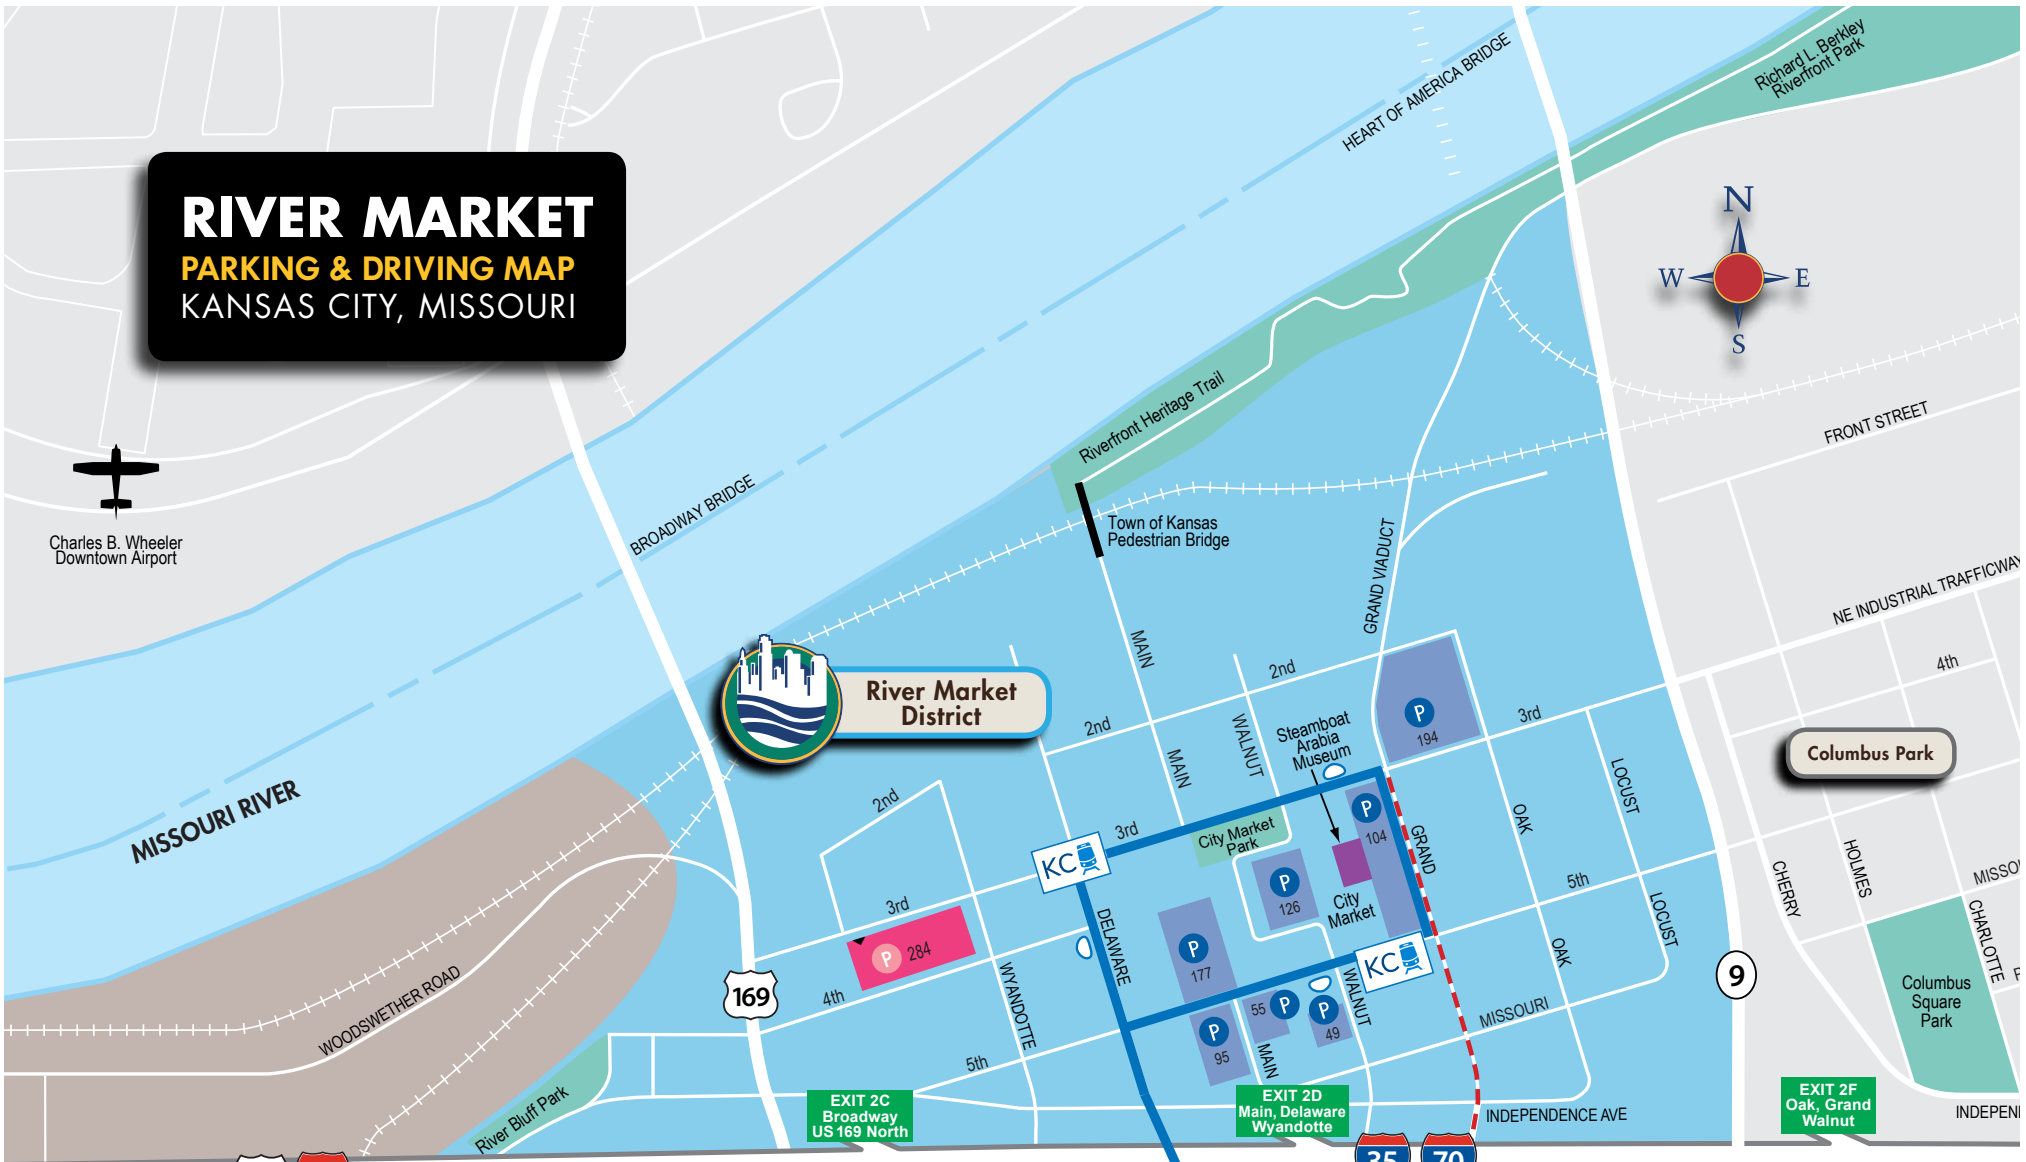

# RIVER MARKET

## PARKING & DRIVING MAP

### KANSAS CITY, MISSOURI

Charles B. Wheeler  
Downtown Airport

West Bottoms  
District

Central Business  
District

## Map Legend:

KC Streetcar Route + Stops

RIDE KC MAX Bus Route

Two-Way Streets

One-Way Streets

Interstate Exits

Attractions

Public Buildings