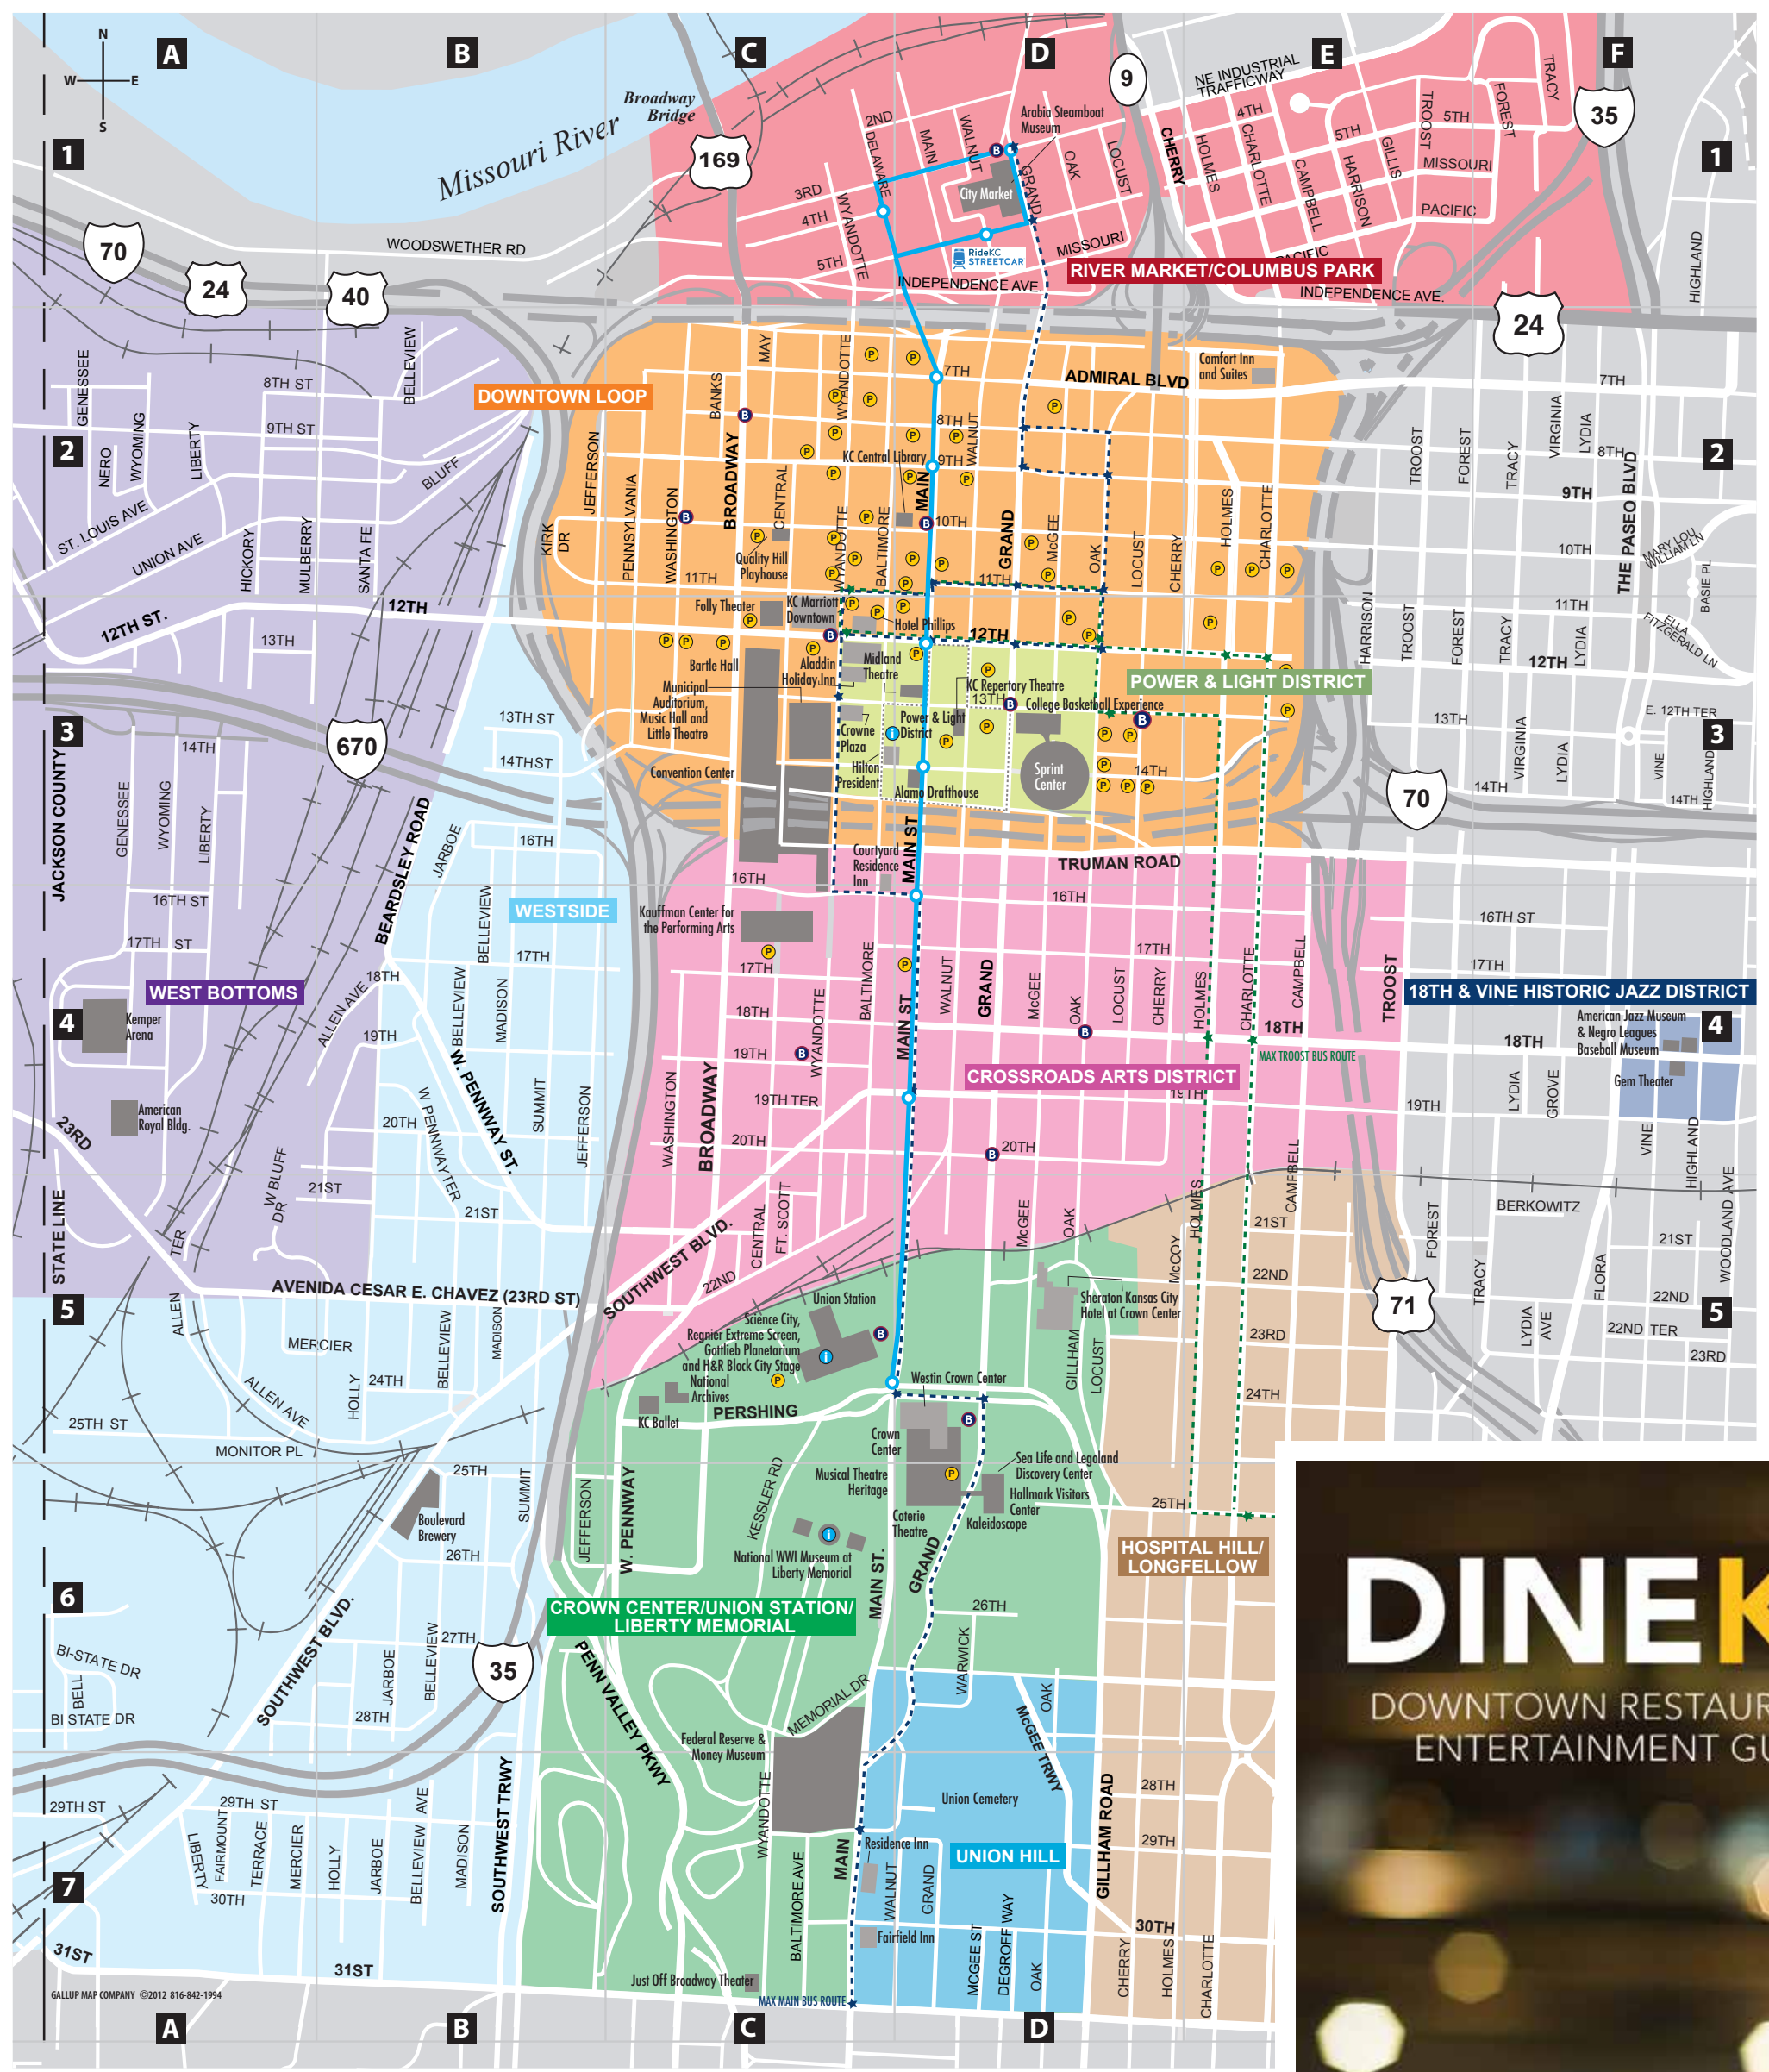

DOWNTOWN KANSAS CITY

DINEKC

DOWNTOWN RESTAURANT & ENTERTAINMENT GUIDE

LEGEND

- B-cycle (Bicycle rental stations)
- MAX Main bus route
- MAX Troost bus route
- KC Streetcar route
- Public parking facility
- Visitor information

DINING AND ENTERTAINMENT

- River Market/Columbus Park
- Downtown Loop
- Power & Light District
- West Bottoms
- Westside
- Crossroads Arts District
- 18th & Vine Historic Jazz District
- Crown Center/Union Station
- Hospital Hill/Longfellow
- Union Hill

Contact Visit KC at 816-691-3800 for more information and additional guides.

ON COVER: Bristol Seafood Grill.
Photo by Landon Vonderschmidt.